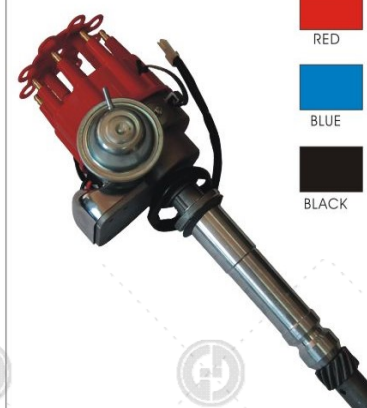

HEI DISTRIBUTOR

- XL-10A: JEEP V8 290-401
- XL-10C: Chevy SB/BB V8
- XL-10: Chevy SB/BB V8
- XL-10-V6: Chevy SB/BB V6
- XL-10TB: CHEVY CORVETTE V8 TACH DRIVE
- XL-302HEA-1: Ford 289-302, 5.0 V8
- XL-302HEA-2: Ford 351 Windsor V8
- XL-302HEA-G1: FORD 302 V8, 5.0L EFI TO CARB
- XL-302HEA2C: Ford 351C 429 460 Cleveland V8
- XL-6508: FORD FE 332-428

XL-10A

HEI DISTRIBUTOR

- XL-403: Oldsmobile 260-455 V8
- XL-10-6A: JEEP AMC CJ5, CJ7, YJ258 V6
- XL-10-6B: JEEP AMC 292 V6 Engines
- XL-10-6C: JEEP AMC V6 Engines
- XL-318D: SB MOPAR 318-340 V8
- XL-318C: BB MOPAR 383-400 V8
- XL-308H: HOLDEN V8 253-308
- XL-455: Pontiac V8 350-455
- XL-1822: CADILLAC V8 4.1L
- XL-1864: CADILLAC V84.5L, 4.9L

XL-455

XL-1822

XL-1864

HEI DISTRIBUTOR

XL-8579:Ford, 289-302, Each
 XL-8352:Ford, 289-302,
 XL-8572:Tach Drive, Chevy, Big/Small Block,
 XL-85561:Chevrolet V8
 XL-83606:Chevy, Big/Small Block,
 XL-8485:Volkswagen, H4,
 XL-8360:Chevy, Big/Small Block,
 XL-16B:Chevy 283,305,350,400
 XL-910-100:Fabulous Flathead Ford.

READY RUN DISTRIBUTOR

XL-4M:Chevy SB/BB
 XL-2CM:Ford 351C 429 460 Cleveland
 XL-2CM-1:Ford 351Windsor
 XL-289VWM:Ford 289-302,
 XL-318M:Chrysler/Dodge MOPAR 318, 340, & 360
 XL-440M:Chrysler/Dodge MOPAR 413, 426, & 440
 XL-3M:Holden 253 / 308
 XL-2M(13MM):FORD CLEVVLAND EARLY V8 302,
 351 SHAFT 13MM
 XL-2M(12.5MM):FORD CLEVVLAND EARLY V8 302,
 351 SHAFT 12.5MM