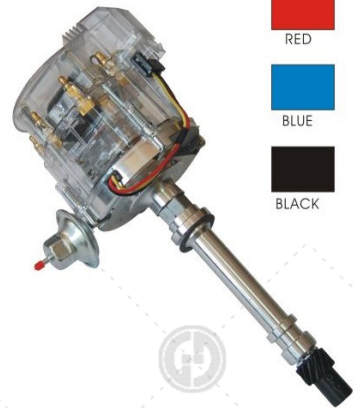

XL-455

XL-1822

XL-1864

HEI DISTRIBUTOR

XL-8579:Ford, 289-302, Each
 XL-8352:Ford, 289-302,
 XL-8572:Tach Drive, Chevy, Big/Small Block,
 XL-85561:Chevrolet V8
 XL-83606:Chevy, Big/Small Block,
 XL-8485:Volkswagen, H4,
 XL-8360:Chevy, Big/Small Block,
 XL-16B:Chevy 283,305,350,400
 XL-910-100:Fabulous Flathead Ford.

READY RUN DISTRIBUTOR

XL-4M:Chevy SB/BB
 XL-2CM:Ford 351C 429 460 Cleveland
 XL-2CM-1:Ford 351Windsor
 XL-289VWM:Ford 289-302,
 XL-318M:Chrysler/Dodge MOPAR 318, 340, & 360
 XL-440M:Chrysler/Dodge MOPAR 413, 426, & 440
 XL-3M:Holden 253 / 308
 XL-2M(13MM):FORD CLEVVLAND EARLY V8 302,
 351 SHAFT 13MM
 XL-2M(12.5MM):FORD CLEVVLAND EARLY V8 302,
 351 SHAFT 12.5MM